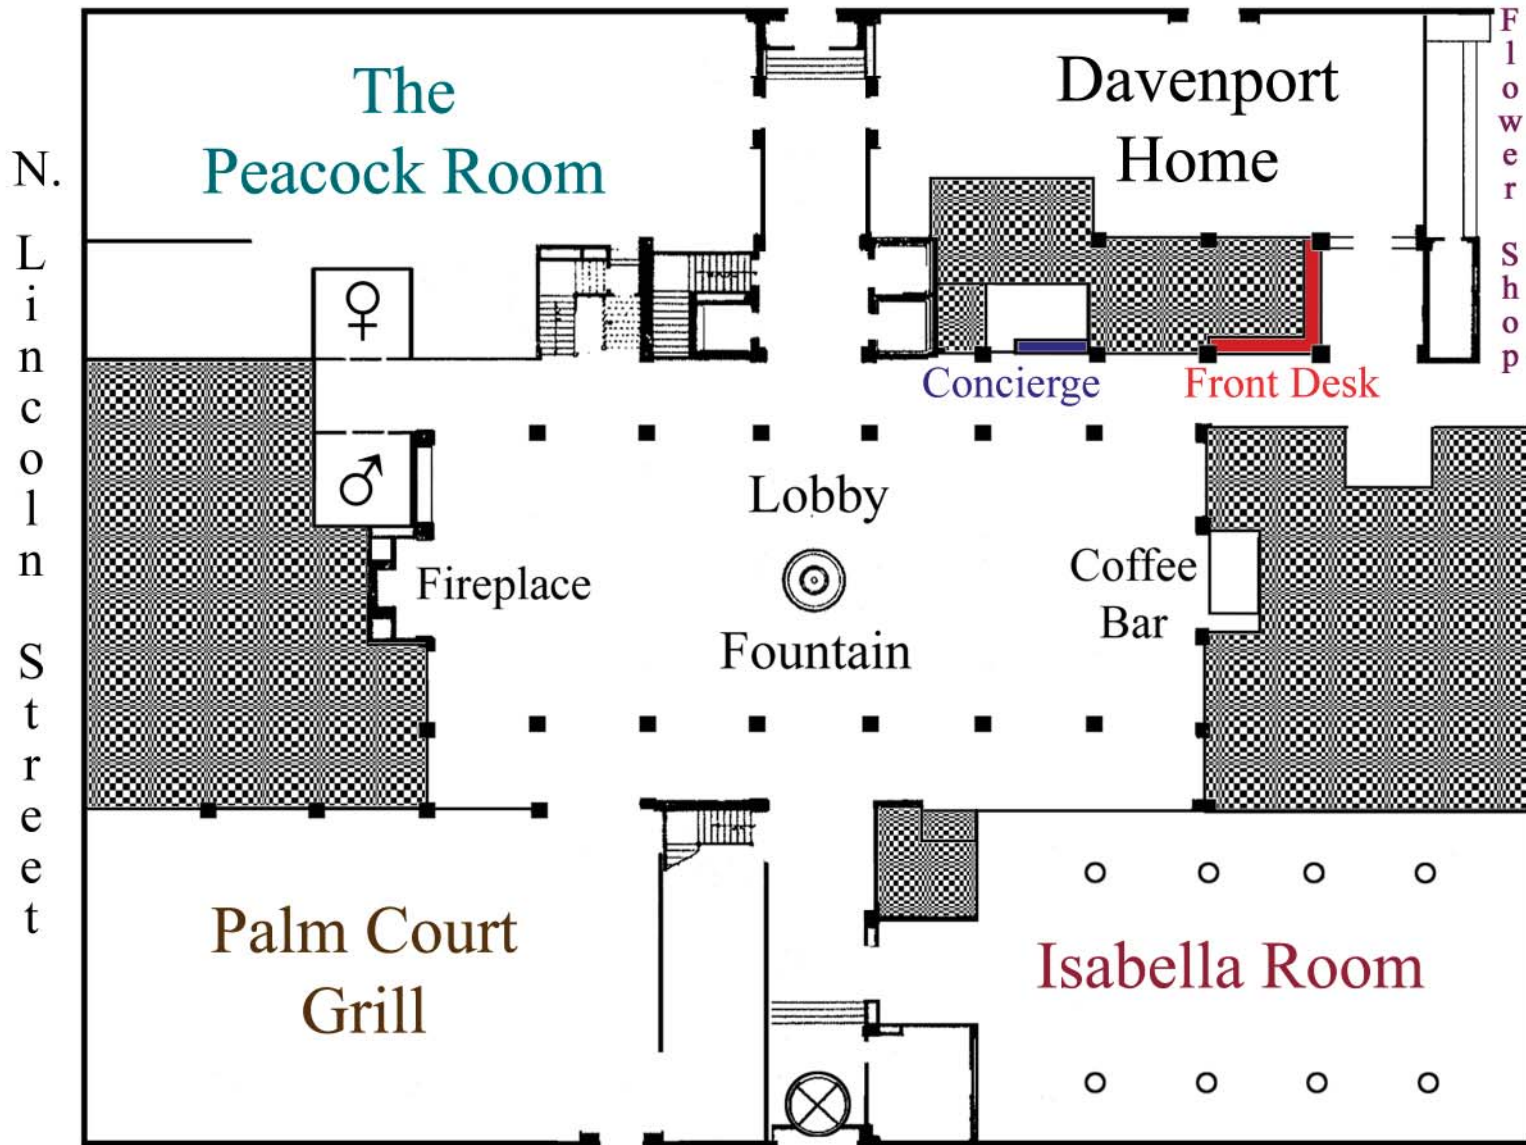

# Map of the Ground Floor of the Davenport Hotel Spokane, Washington

W. Sprague Ave.

W. First Ave.

Porte  
Cochère  
&  
Valet  
Parking

N.  
P  
o  
s  
t  
S  
t  
r  
e  
e  
t

♀ = Ladies' Room  
♂ = Men's Room

# Map of the Mezzanine Level of the Davenport Hotel Spokane, Washington

Take stairs or  
elevator to the  
Hall of  
the Doges  
and the Grand  
Pennington  
Ballroom